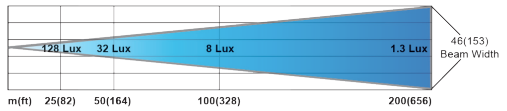

Gobee® - Halogen

GOBEE Stanchion Mount Spotlight

- Wireless Remote Control
- 12" Stainless Steel Stanchion that fits in a 2 or 3 Prong Bow Socket
- Integral Bi-Color Navigation Lights
- 360° Rotation x 90° Tilt
- 80,000 Candela, Max Beam Distance 1,857 ft
- 5 amps at 13.8V (Minimum 7 amp fuse required)
- 14° Beam Angle
- 55 watt H3 Bulb
- UV Ray and Saltwater Resistant
- 1 Year Limited Warranty

Stanchion Mount

GOBEE HALOGEN
2151 (Black)

Package Includes:
Wireless Handheld Remote
12" Stanchion w/ Nav Lights
Nylon Storage Bag

Gobee Halogen Light Beam Dimensions

ILLUMINANCE (Lux) 128 32 8 1.3

Peak Beam Intensity: 80,000 Candela

Maximum Beam Distance: 566 m / 1,857 ft

Beam Angle: 14°

I am an avid night fisherman and absolutely LOVE my Gobee Stanchion Golight. The convenience... The safety... traveling a lake at night can be very dangerous trying to drive while holding a handheld spotlight... I would highly recommend this remote spotlight to anyone who night fishes, it's the best investment you'll ever make!